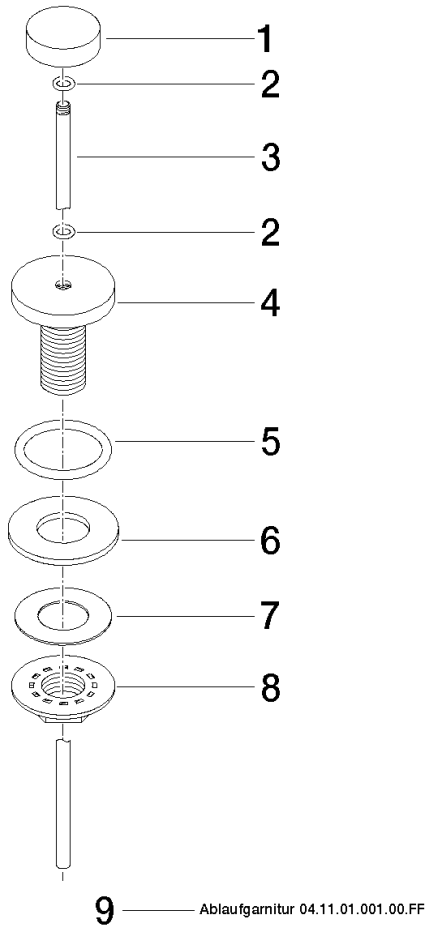

10 200 970

Parts for other finishes can be found here: [Chrome](#)

Spare parts list

No.	Item Number	Name	Quantity used	Delivery time
1	09 21 33 001-46	handle	1	30
2	09 14 10 007 90	seal	2	2
3	09 31 09 004-46	pull-rod	1	30
4	09 18 40 022-46	sleeve	1	30
5	09 14 10 095 90	seal	1	2
6	09 14 05 012 90	seal	1	2
7	09 14 40 001 90	seal	1	60
8	09 23 10 010 90	nut	1	2
9	90 11 01 001 00-46	pop-up waste	1	30